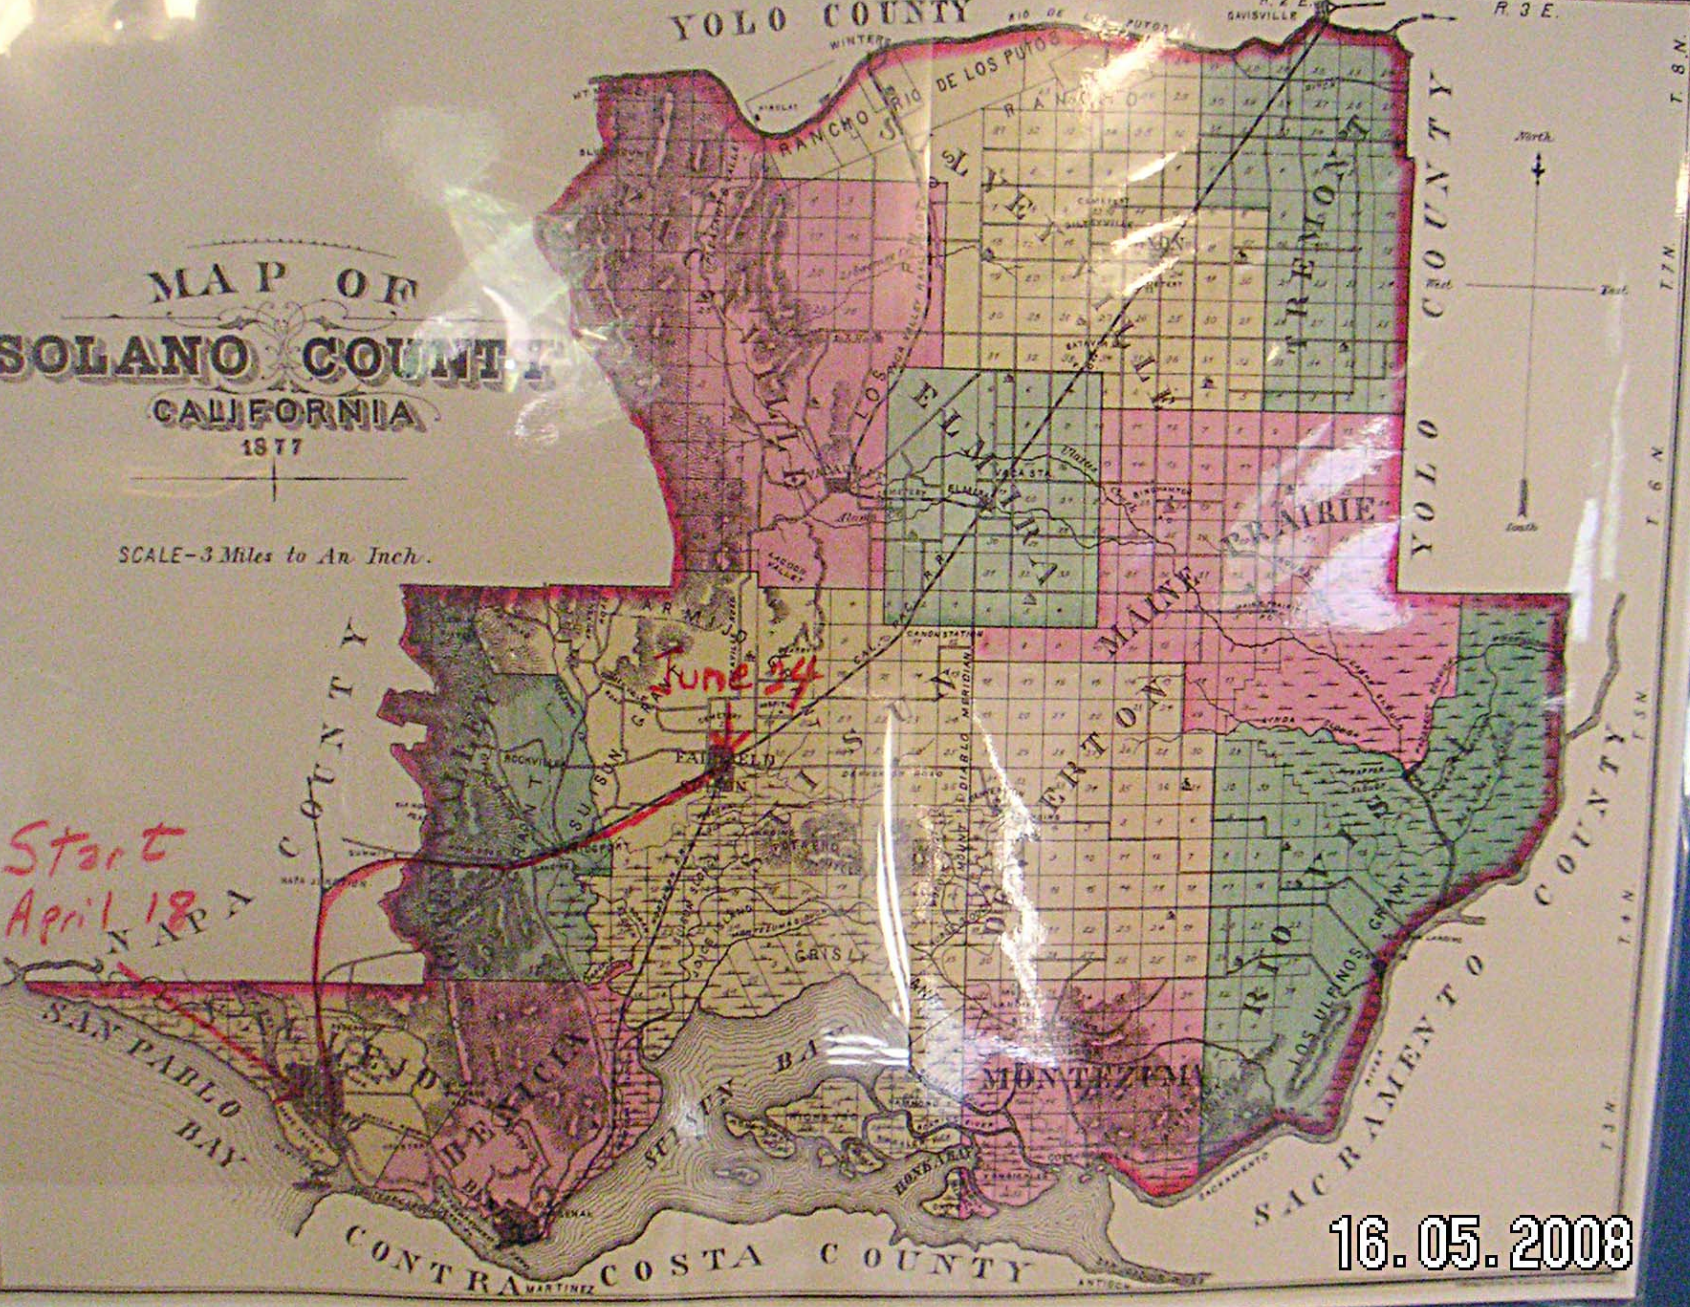

**The California Pacific
Railroad began laying
tracks at Vallejo on April
18 and reached Suisun on
June 24.**

Map published by Maps of the Past, Inc. at www.historicmapsrestored.com and by David Rumsey Historical Map Collection at www.davidrumsey.com.

MAP OF
SOLANO COUNTY
CALIFORNIA
1877

SCALE-3 Miles to An. Inch.

Start
April 18

YOLO COUNTY

YOLO COUNTY

16.05.2008

SCALE-3 Miles to An Inch.

Start
April 18